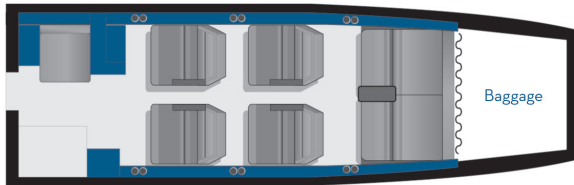

LEARJET 35 – N565GG

AMENITIES AND SAFETY EQUIPMENT

- Airshow
- RVSM
- Satellite Phone
- GPWS
- Traffic Avoidance System
- Entertainment System/TV
- All Leather Interior
- Mini Galley

"BE ANYWHERE, ANYTIME"

PERFORMANCE & SPECIFICATIONS

Maximum Seating Capacity	8
Cabin Height	4.3 Feet
Cabin Width	4.9 Feet
Cabin Length	12.9 Feet
Cabin Door Height	4.2 feet
Cabin Door Width	3.0 feet
Baggage Storage	40 Cubic Feet
Maximum Range	2109 Nautical Miles
Maximum Cruising Speed	451 Knots