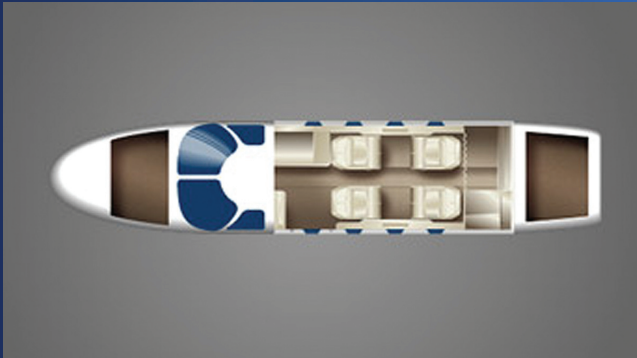

CITATION CJ1 - N534NA

AMENITIES AND SAFETY EQUIPMENT

- RVSM
- GPWS
- Mini Galley
- Traffic Collision Avoidance System
- Enclosed Lavatory
- All Leather Interior

"Be ANYWHERE, ANYTIME"

PERFORMANCE & SPECIFICATIONS

Maximum Seating Capacity	6
Cabin Height	4.9 Feet
Cabin Width	4.9 Feet
Cabin Length	15.11 Feet
Cabin Door Height	3.6 feet
Cabin Door Width	2.0 feet
Baggage Storage	58 Cubic Feet
Maximum Baggage Weight	700 Pounds
Maximum Range	1060 Nautical Miles
Maximum Cruising Speed	377 Knots