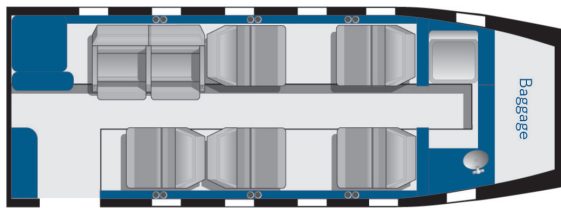

LEARJET 60 – N424MW

AMENITIES AND SAFETY EQUIPMENT

- Airshow
- RVSM
- Flight Phone
- GPWS
- Traffic Avoidance System
- Entertainment System/TV
- Full Galley
- Enclosed Lavatory
- All Leather Interior

"BE ANYWHERE, ANYTIME"

PERFORMANCE & SPECIFICATIONS

Maximum Seating Capacity	8
Cabin Height	5.7 Feet
Cabin Width	5.9 Feet
Cabin Length	17.7 Feet
Cabin Door Height	5.3 feet
Cabin Door Width	2.0 feet
Baggage Storage (Internal)	31 Cubic Feet
Baggage Storage (External)	28 Cubic Feet
Maximum Range	2310 Nautical Miles
Maximum Cruising Speed	453 Knots